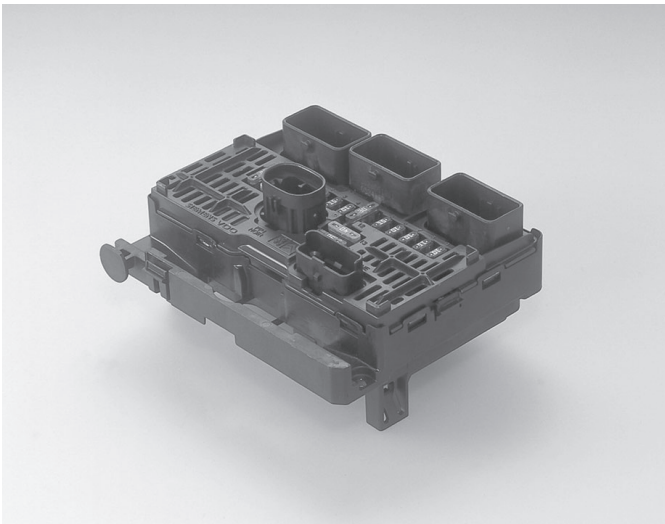

JUNCTION BOX

Custom-made connector

This product is developed by the custom-made for junction box, fuse box, and relay box for automobile.

■ Features

Various configurations, number of circuits, and the fuse specification can be developed according to the custom-made.