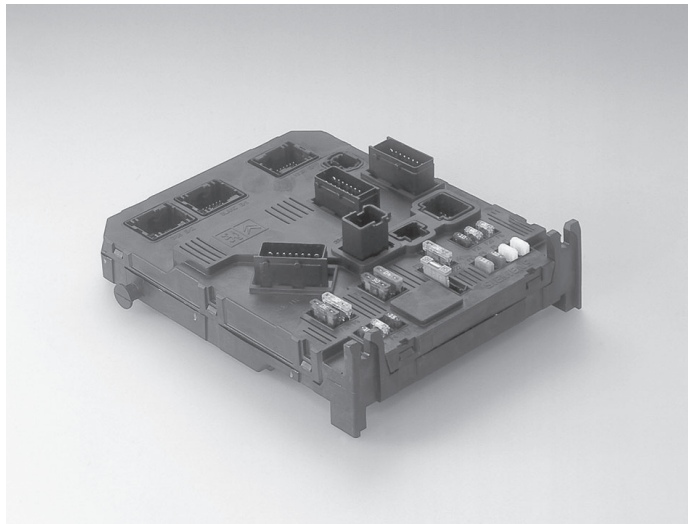

JUNCTION BOX

Custom-made connector

This product is developed by the custom-made for junction box, fuse box, and relay box for automobile.

■ Features

Various configurations, number of circuits, and the fuse specification can be developed according to the custom-made.