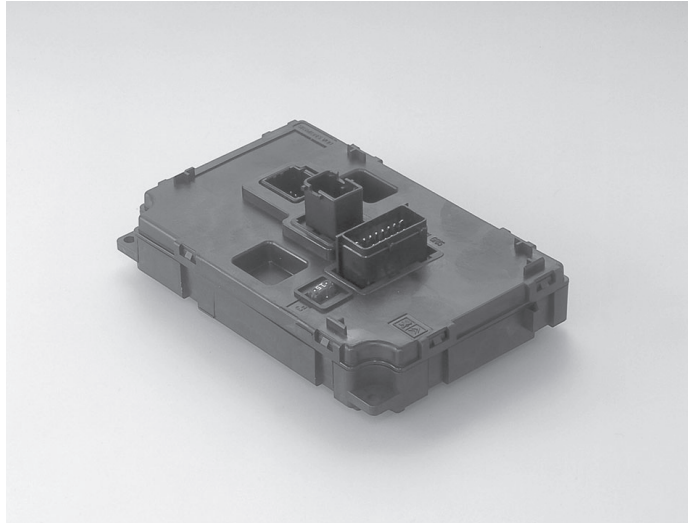

JUNCTION BOX

Custom-made connector

This product is developed by the custom-made for junction box, fuse box, and relay box for automobile.

■ Features

Various configurations, number of circuits, and the fuse specification can be developed according to the custom-made.