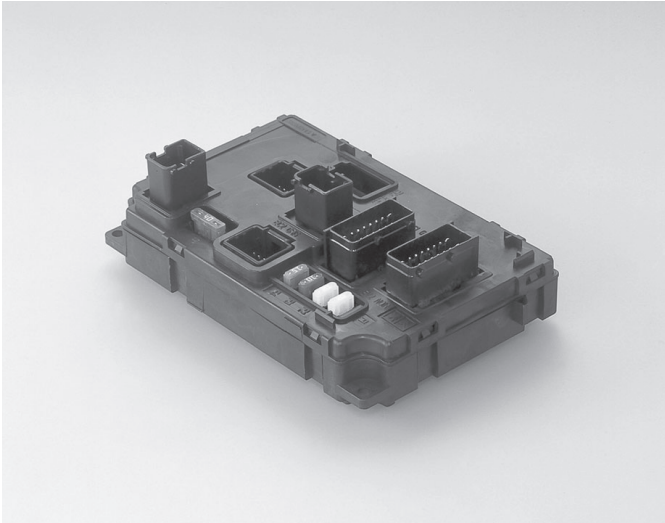

JUNCTION BOX

Custom-made connector

This product is developed by the custom-made for junction box, fuse box, and relay box for automobile.

■ Features

Various configurations, number of circuits, and the fuse specification can be developed according to the custom-made.